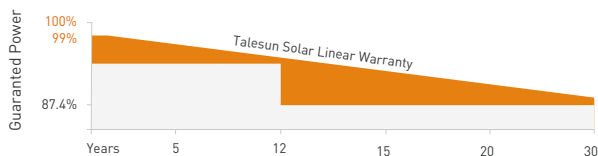

PERFORMANCE WARRANTY

12 Years
Quality Assurance

30 Years
Power Output Guarantee

Linear Performance Warranty